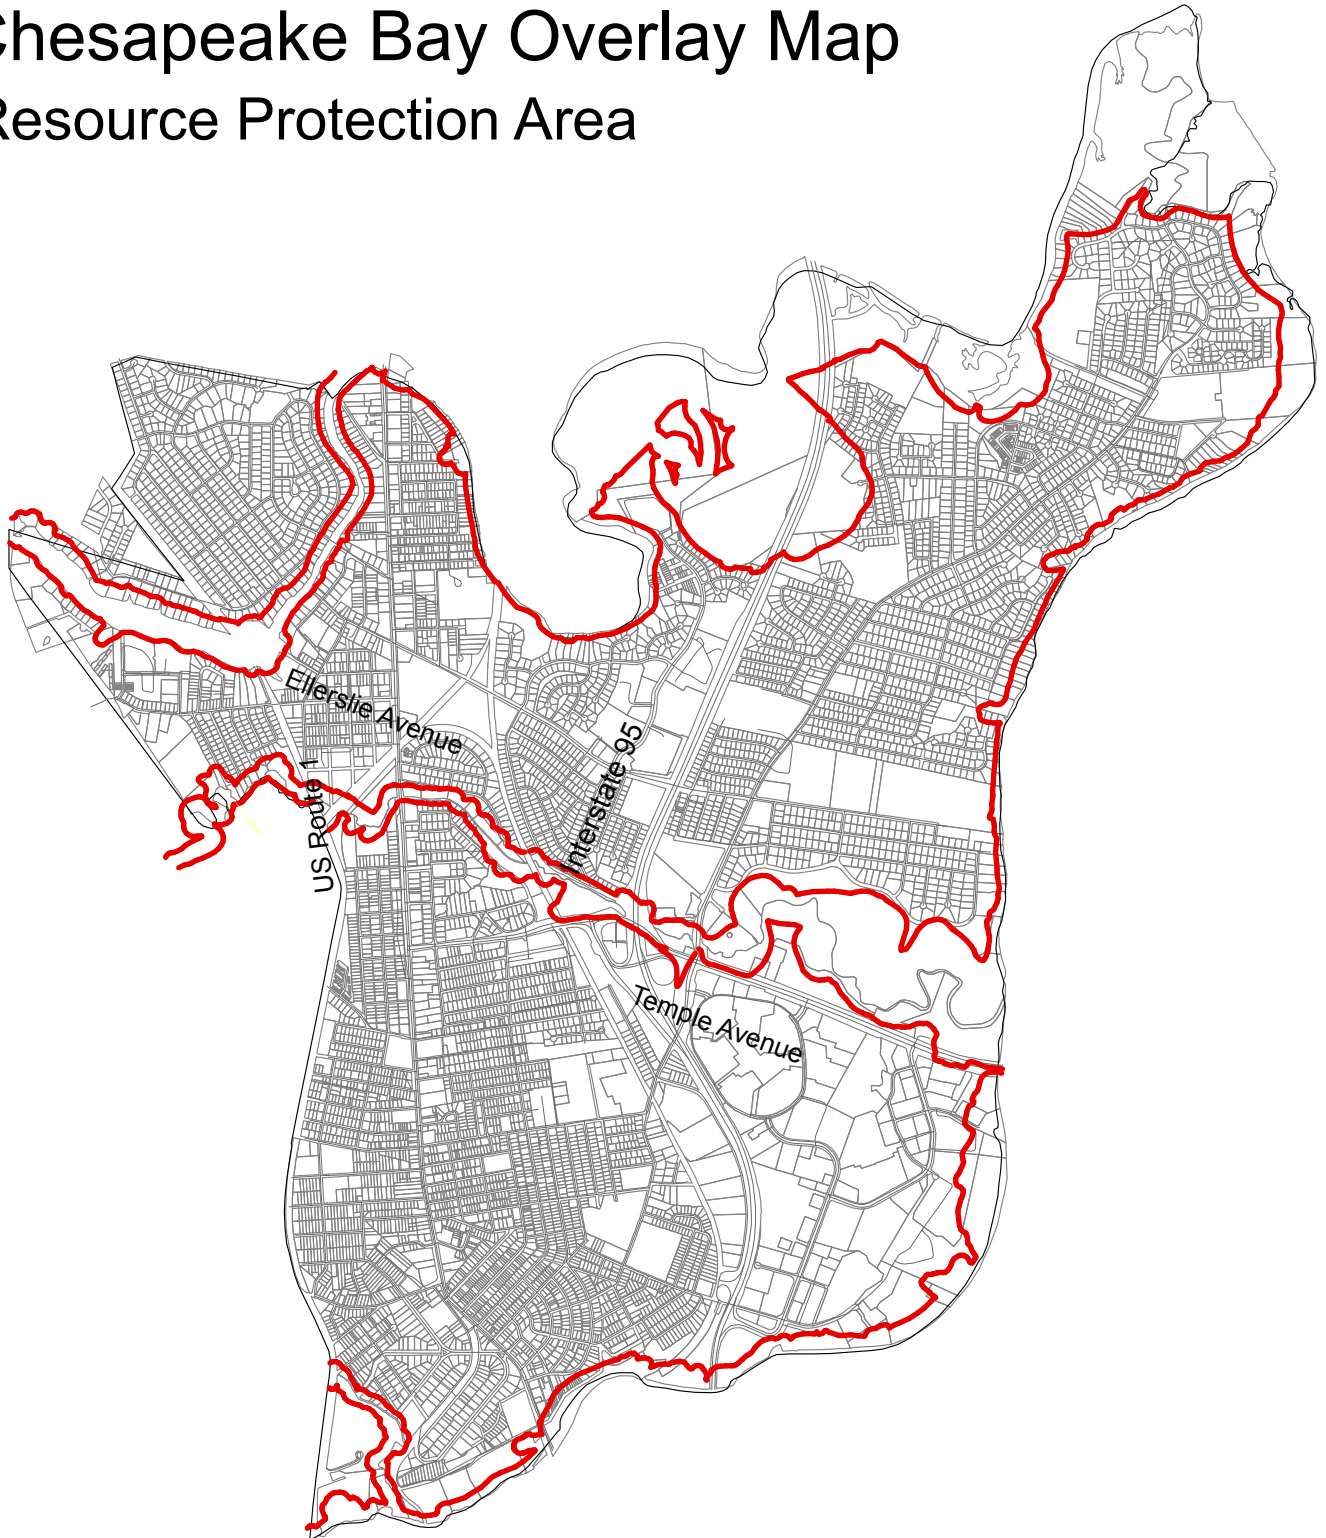

# City of Colonial Heights

## Chesapeake Bay Overlay Map

### Resource Protection Area

— Resource Protection Area (RPA)

Adopted: August 10, 2011