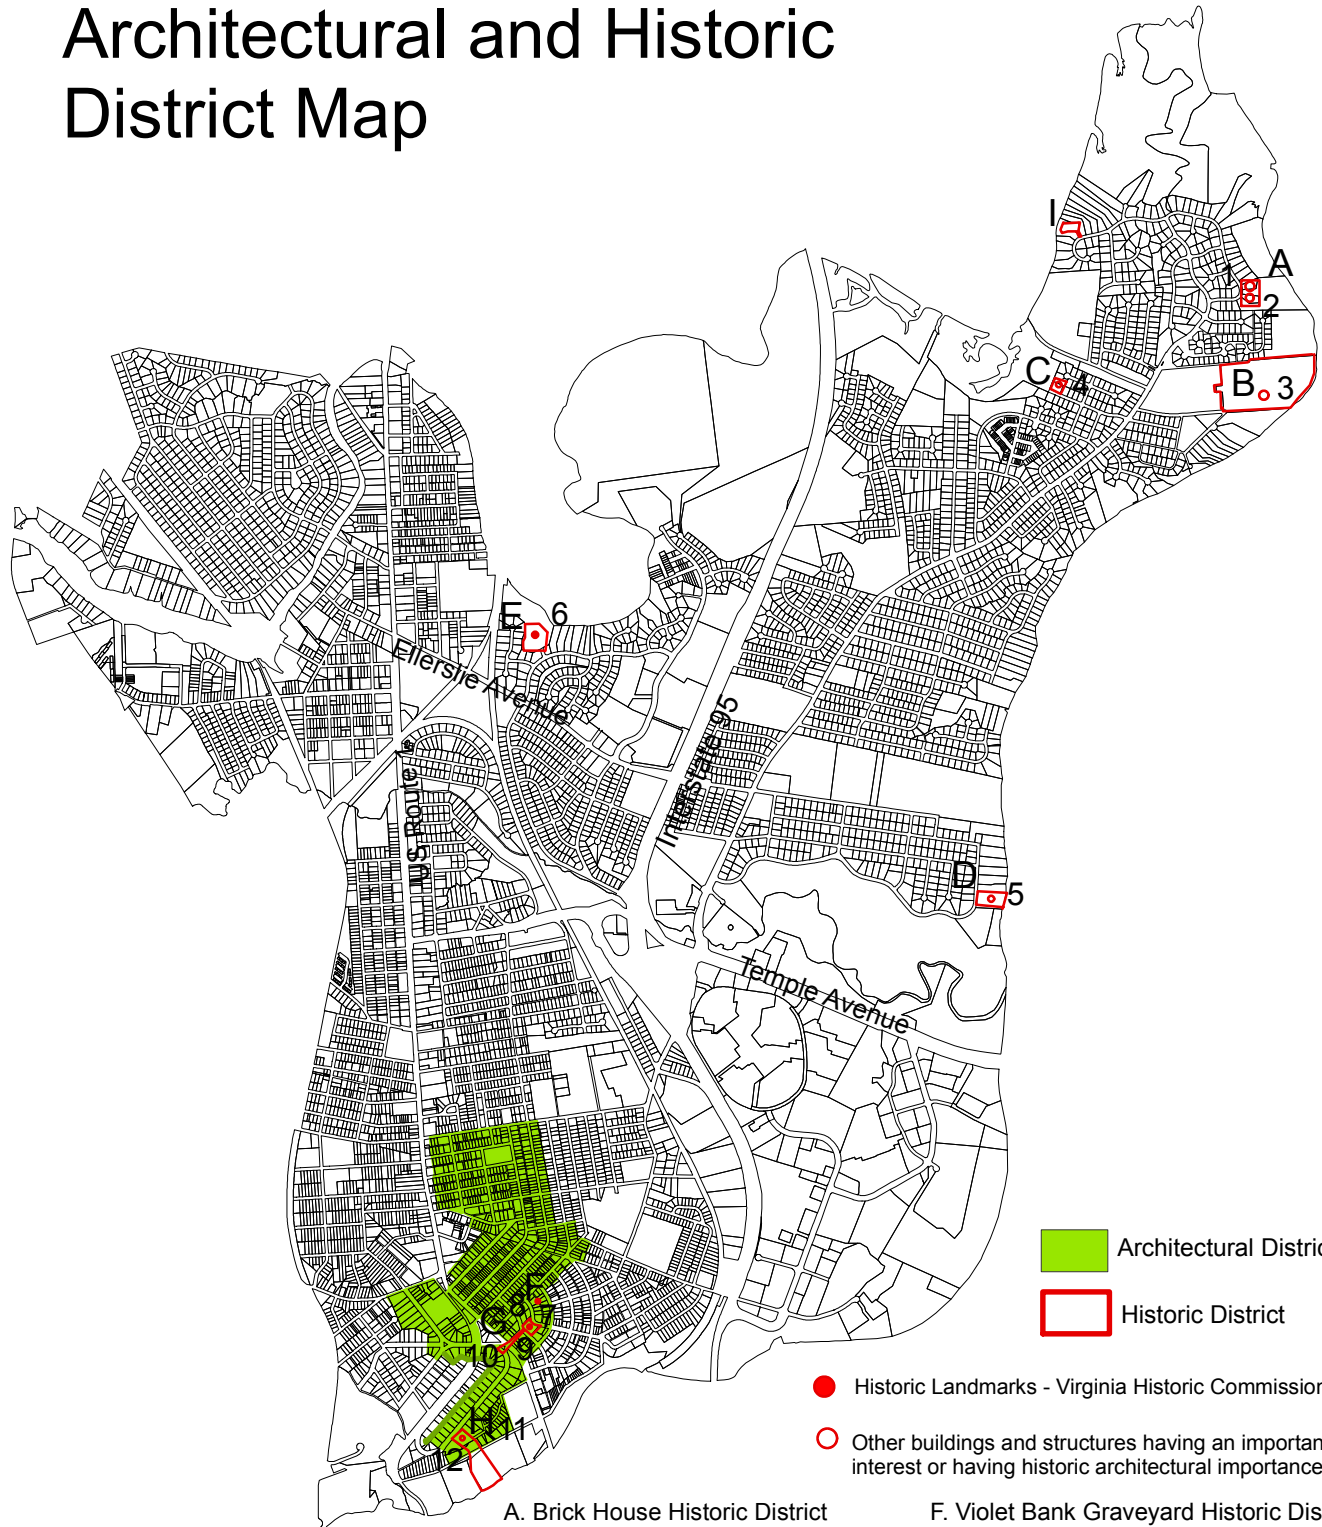

City of Colonial Heights

Architectural and Historic District Map

- | | |
|---|---|
| <p>A. Brick House Historic District
1. Brick House
2. The Brick House Graveyard</p> <p>B. Fort Clifton Historic District
3. Fort Clifton</p> <p>C. Confederate Battery Historic District
4. Confederate Battery</p> <p>D. Archer's Graveyard Historic District
5. Archer's Graveyard</p> <p>E. Ellerslie Mansion
6. Ellerslie</p> | <p>F. Violet Bank Graveyard Historic District
7. Violet Bank Graveyard</p> <p>G. Violet Bank Historic District
8. Violet Bank
9. General Robert E. Lee's Headquarters Monument
10. Lafayette's Headquarters Monument</p> <p>H. Oak Hill Historic District
11. Oak Hill Monument
12. Oak Hill</p> <p>I. Conjurers Neck Historic District</p> |
|---|---|